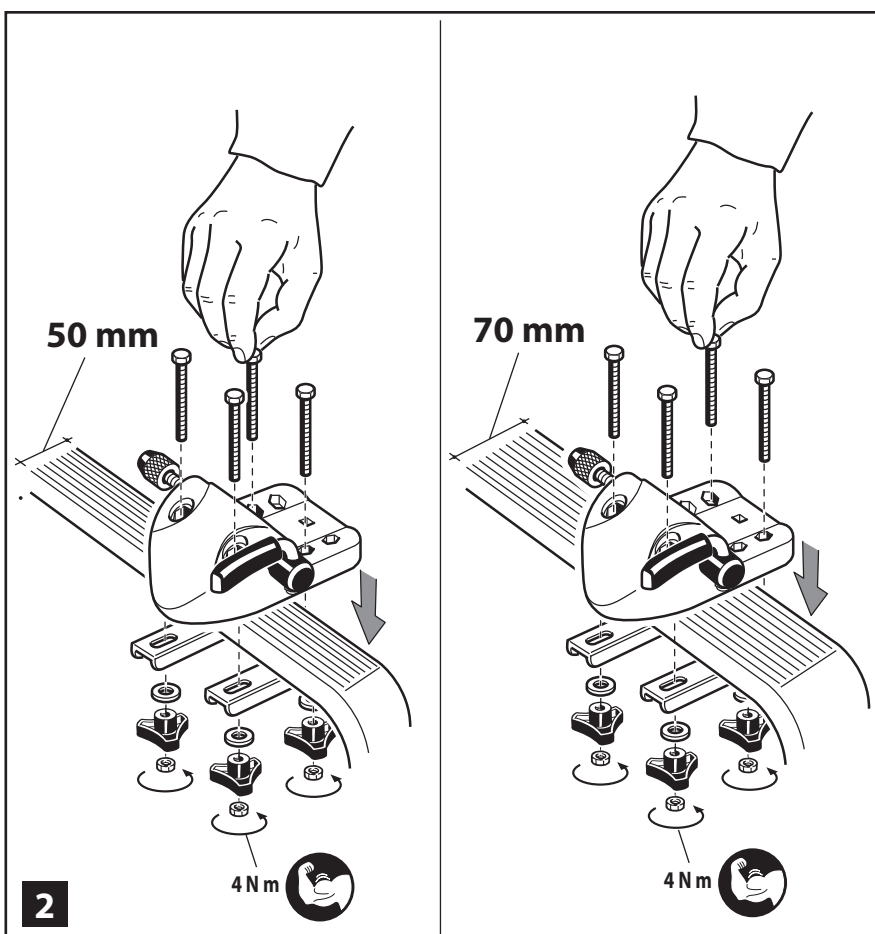

ASSEMBLY INSTRUCTIONS