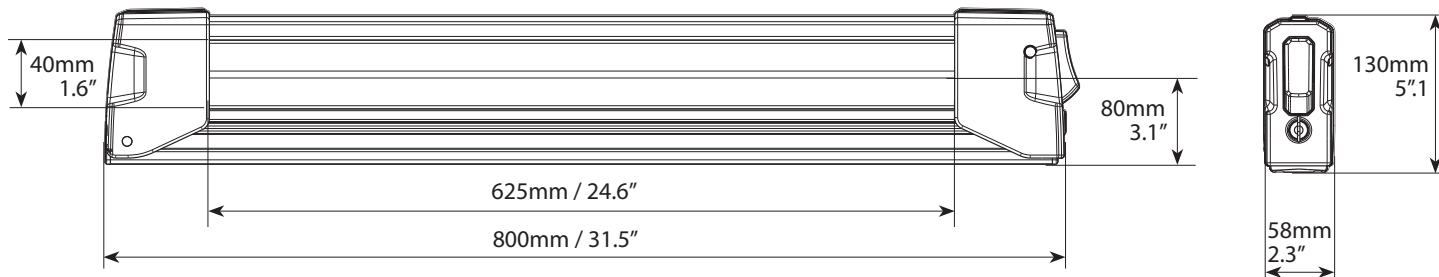

YELO

Watch video

COMPLIANT WITH
ISO/PAS 11154:2006

CITY CRASH
TESTED ✓

INCLUDED

6X

4X

IT) Portasci in alluminio progettato per trasportare 6 paia di sci o 4 snowboard. Equipaggiato con una base scorrevole per agevolare il carico o lo scarico degli sci o snowboard. Fissaggio semplice alle barre tramite t-system e sistema antifurto in dotazione.

EN) Aluminium ski rack conceived for six pairs of skis, or four snowboards. It is equipped with a sliding base to facilitate the loading and unloading of skis and snowboards. It can be easily installed on the roof bars by means of standard T-system and features an antitheft lock.

Art.00011600000

Art.	000111600000
	4,2kg/9,2lb
Materiale Material Matière	Alluminio Aluminium Aluminio
	max 42kg / 92lb
	✓
	 X: min 6,5mm/0.3" W: 20mm/0.8"
	Optional kit 000121800000  (LxH) max 80x30mm / 3.1x1.2"
	Optional kit 000110300000  (LxH) max 60x35mm / 2.4x1.4"
	6
	4
	-

Mod.	YELO
Art.N°	000111600000
 W L H	L x W x H : 85,5x12x13,5cm/33.7x4.7x5.3" 4,6kg/10.1lb
 W L H	L x W x H : 86x27x29cm/33.9x10.6x11.4" 19,3kg/42.6lb Pz. 4
 L W H	L x W x H : 120x87,5x189cm/47.2x34.4x74.4" 484kg/1067lb Pz. 96
Ean-13	 8 003168 191421