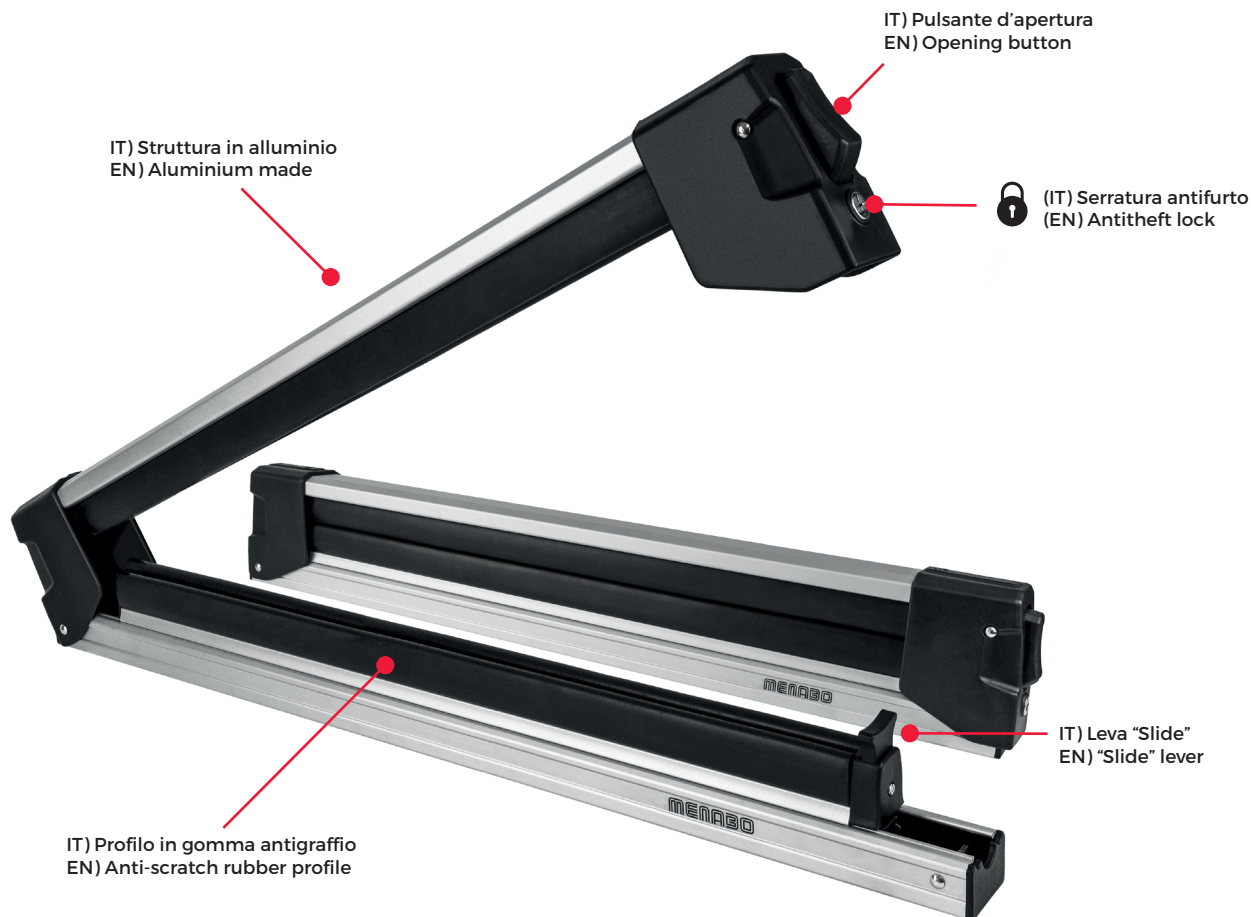

YELO

Watch video

COMPLIANT WITH
ISO/PAS 11154:2006

CITY CRASH
TESTED ✓

INCLUDED

6X

4X

IT) Portasci in alluminio progettato per trasportare 6 paia di sci o 4 snowboard. Equipaggiato con una base scorrevole per agevolare il carico o lo scarico degli sci o snowboard. Fissaggio semplice alle barre tramite t-system e sistema antifurto in dotazione.

EN) Aluminium ski rack conceived for six pairs of skis, or four snowboards. It is equipped with a sliding base to facilitate the loading and unloading of skis and snowboards. It can be easily installed on the roof bars by means of standard T-system and features an antitheft lock.

Art.00011600000

Art.	000111600000
	4,2kg/9,2lb
Materiale Material Matière	Alluminio Aluminium Aluminio
	max 42kg / 92lb
	✓
	 X: min 6,5mm/0.3" W: 20mm/0.8"
	Optional kit 000121800000  (LxH) max 80x30mm / 3.1x1.2"
	Optional kit 000110300000  (LxH) max 60x35mm / 2.4x1.4"
	6
	4
	-

Mod.	YELO
Art.N°	000111600000
 W L H	L x W x H : 85,5x12x13,5cm/33.7x4.7x5.3" 4,6kg/10.1lb
 W L H	L x W x H : 86x27x29cm/33.9x10.6x11.4" 19,3kg/42.6lb Pz. 4
 L W H	L x W x H : 120x87,5x189cm/47.2x34.4x74.4" 484kg/1067lb Pz. 96
Ean-13	 8 003168 191421