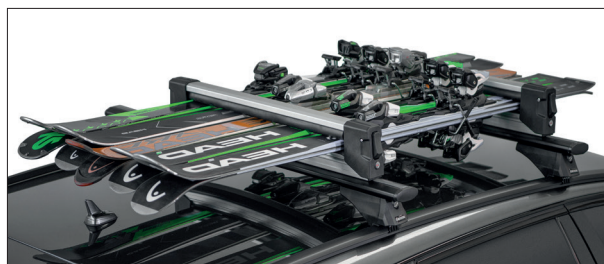

YELO

Watch video

COMPLIANT WITH
ISO/PAS 11154:2006

CITY CRASH
TESTED ✓

INCLUDED

6X

4X

IT) Portasci in alluminio progettato per trasportare 6 paia di sci o 4 snowboard. Equipaggiato con una base scorrevole per agevolare il carico o lo scarico degli sci o snowboard. Fissaggio semplice alle barre tramite t-system e sistema antifurto in dotazione.

EN) Aluminium ski rack conceived for six pairs of skis, or four snowboards. It is equipped with a sliding base to facilitate the loading and unloading of skis and snowboards. It can be easily installed on the roof bars by means of standard T-system and features an antitheft lock.