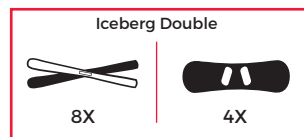

# ICEBERG

Watch video

**CITY CRASH  
TESTED**

INCLUDED

IT) Portasci da barra in alluminio, pensato per il trasporto di sci o snowboard. Fissaggio alle barre direttamente in cava con sistema tradizionale a "T". Disponibile in due modelli.

EN) Aluminium ski rack for roof bars suitable for skis and snowboards. Fastening system to the bars using the T-system. Two versions available.

**Iceberg**  
Art. 000071800000

**Iceberg Double**  
Art. 000089500000

Art.	Iceberg	000071800000
	Iceberg Double	000089500000
	Iceberg	1,4kg/3.1lb
	Iceberg Double	1,4kg/3.1lb (X2)
Materiale Material Matière	Alluminio Aluminium Aluminio	
	Iceberg	max 28kg / 62lb
	Iceberg Double	max 42kg / 92lb
	✓	
	 X: min 6,5mm/0.3" W: 20mm/0.8" Optional kit 000084700000	
	 (LxH) max 80x30mm / 3.1x1.2"	
	Iceberg	4
	Iceberg Double	8
	Iceberg	2
	Iceberg Double	4
	Iceberg	-
	Iceberg Double	-

Mod.	ICEBERG	ICEBERG DOUBLE
Art.N°	000071800000	000089500000
	LxWxH: 53x9x13,5cm / 20.5x5.3x3.5"	LxWxH: 52x13,5x18cm / 20.5x5.3x3.5"
	 1,8kg/3.9lb	 3,1kg/6.6lb
	LxWxH: 54,5x19x28,5cm / 21.5x7.5x11.2"	LxWxH: 54,5x19x28,5cm / 21.5x7.5x11.2"
	 7,8kg/17.2lb	 7,8kg/17.2lb
	Pz:4	Pz:2
	LxWxH: 120x80x186,5cm/47.2x31.5x73.4"	LxWxH: 120x80x186,5cm/47.2x31.5x73.4"
	 399kg/880.4lb	 399kg/880.4lb
	Pz:192	Pz:96
Ean-13	 8 003168 013914	 8 003168 030003