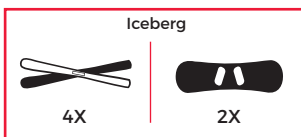

# ICEBERG

Watch video

**CITY CRASH  
TESTED**

INCLUDED

IT) Portasci da barra in alluminio, pensato per il trasporto di sci o snowboard. Fissaggio alle barre direttamente in cava con sistema tradizionale a "T". Disponibile in due modelli.

EN) Aluminium ski rack for roof bars suitable for skis and snowboards. Fastening system to the bars using the T-system. Two versions available.

**Iceberg**  
Art. 000071800000

**Iceberg Double**  
Art. 000089500000

Art.	Iceberg	000071800000
	Iceberg Double	000089500000
	Iceberg	1,4kg/3.1lb
	Iceberg Double	1,4kg/3.1lb (X2)
Materiale Material Matière	Alluminio Aluminium Aluminio	
	Iceberg	max 28kg / 62lb
	Iceberg Double	max 42kg / 92lb
	✓	
	 X: min 6,5mm/0.3" W: 20mm/0.8" Optional kit 000084700000	
	 (LxH) max 80x30mm / 3.1x1.2"	
	Iceberg	4
	Iceberg Double	8
	Iceberg	2
	Iceberg Double	4
	Iceberg	-
	Iceberg Double	-

Mod.	ICEBERG	ICEBERG DOUBLE
Art.N°	000071800000	000089500000
	LxWxH: 53x9x13,5cm / 20.5x5.3x3.5"	LxWxH: 52x13,5x18cm / 20.5x5.3x3.5"
	 1,8kg/3.9lb	 3,1kg/6.6lb
	LxWxH: 54,5x19x28,5cm / 21.5x7.5x11.2"	LxWxH: 54,5x19x28,5cm / 21.5x7.5x11.2"
	 7,8kg/17.2lb	 7,8kg/17.2lb
	Pz:4	Pz:2
	LxWxH: 120x80x186,5cm/47.2x31.5x73.4"	LxWxH: 120x80x186,5cm/47.2x31.5x73.4"
	 399kg/880.4lb	 399kg/880.4lb
	Pz:192	Pz:96
Ean-13	 8 003168 013914	 8 003168 030003