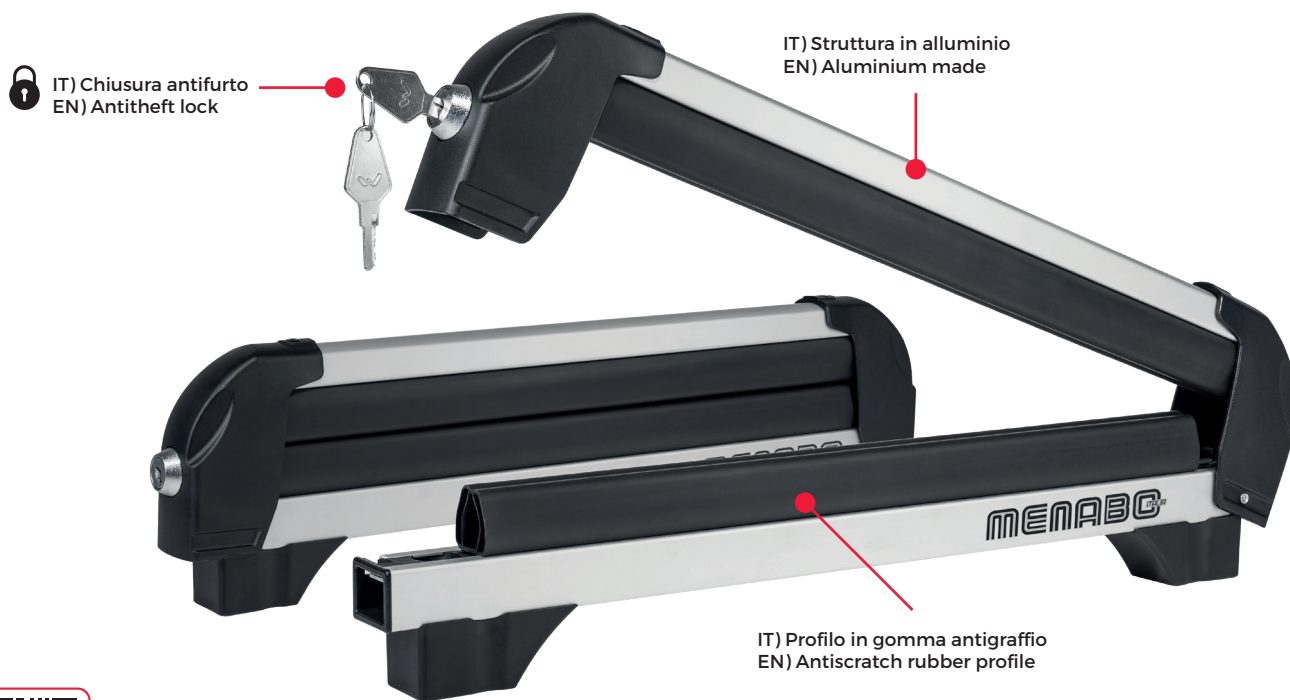

# ICEBERG

Watch video

**CITY CRASH  
TESTED**

INCLUDED

IT) Portasci da barra in alluminio, pensato per il trasporto di sci o snowboard. Fissaggio alle barre direttamente in cava con sistema tradizionale a "T". Disponibile in due modelli.

EN) Aluminium ski rack for roof bars suitable for skis and snowboards. Fastening system to the bars using the T-system. Two versions available.

**Iceberg**  
Art. 000071800000

**Iceberg Double**  
Art. 000089500000

Art.	Iceberg	000071800000
	Iceberg Double	000089500000
	Iceberg	1,4kg/3.1lb
	Iceberg Double	1,4kg/3.1lb (X2)
Materiale Material Matière	Alluminio Aluminium Aluminio	
	Iceberg	max 28kg / 62lb
	Iceberg Double	max 42kg / 92lb
	✓	
	 X: min 6,5mm/0.3" W: 20mm/0.8" Optional kit 000084700000	
	 (LxH) max 80x30mm / 3.1x1.2"	
	Iceberg	4
	Iceberg Double	8
	Iceberg	2
	Iceberg Double	4
	Iceberg	-
	Iceberg Double	-