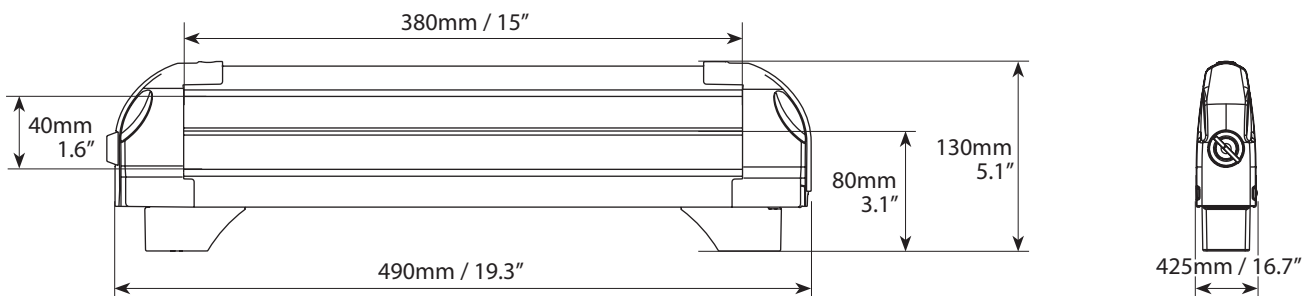

# ICEBERG

Watch video

**CITY CRASH  
TESTED**

INCLUDED

IT) Portasci da barra in alluminio, pensato per il trasporto di sci o snowboard. Fissaggio alle barre direttamente in cava con sistema tradizionale a "T". Disponibile in due modelli.

EN) Aluminium ski rack for roof bars suitable for skis and snowboards. Fastening system to the bars using the T-system. Two versions available.

**Iceberg**  
Art. 000071800000

**Iceberg Double**  
Art. 000089500000

Art.	Iceberg	000071800000
	Iceberg Double	000089500000
	Iceberg	1,4kg/3.1lb
	Iceberg Double	1,4kg/3.1lb (X2)
Materiale Material Matière	Alluminio Aluminium Aluminio	
	Iceberg	max 28kg / 62lb
	Iceberg Double	max 42kg / 92lb
	✓	
	 X: min 6,5mm/0.3" W: 20mm/0.8" Optional kit 000084700000	
	 (LxH) max 80x30mm / 3.1x1.2"	
	Iceberg	4
	Iceberg Double	8
	Iceberg	2
	Iceberg Double	4
	Iceberg	-
	Iceberg Double	-

Mod.	ICEBERG	ICEBERG DOUBLE
Art.N°	000071800000	000089500000
	LxWxH: 53x9x13,5cm / 20.5x5.3x3.5"	LxWxH: 52x13,5x18cm / 20.5x5.3x3.5"
	 1,8kg/3.9lb	 3,1kg/6.6lb
	LxWxH: 54,5x19x28,5cm / 21.5x7.5x11.2"	LxWxH: 54,5x19x28,5cm / 21.5x7.5x11.2"
	 7,8kg/17.2lb	 7,8kg/17.2lb
	Pz:4	Pz:2
	LxWxH: 120x80x186,5cm/47.2x31.5x73.4"	LxWxH: 120x80x186,5cm/47.2x31.5x73.4"
	 399kg/880.4lb	 399kg/880.4lb
	Pz:192	Pz:96
Ean-13	 8 003168 013914	 8 003168 030003